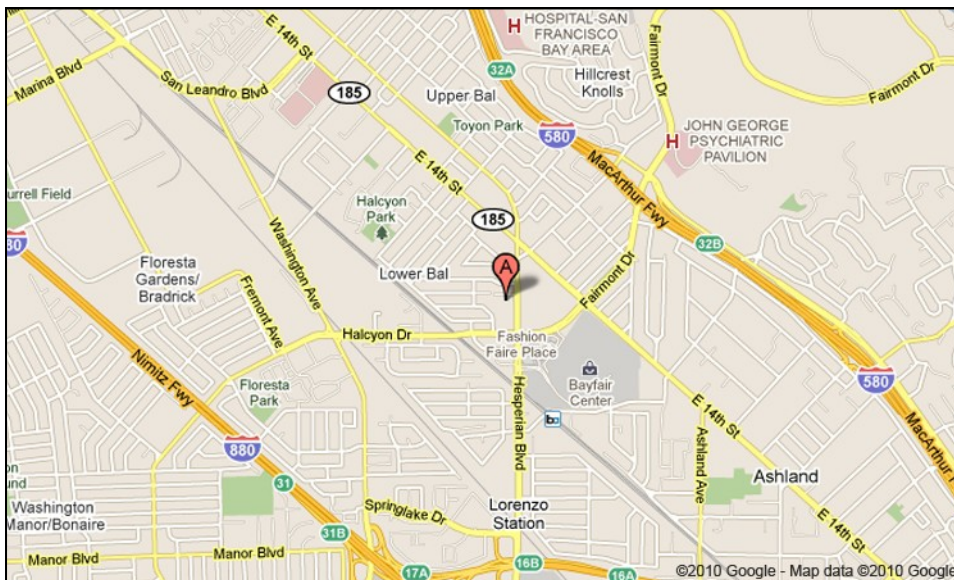

Antioch | Castro Valley | Fremont | Oakland | Pleasanton | San Leandro | Vallejo | Walnut Creek

BARA SAN LEANDRO

15051 Hesperian Blvd, Suite D
San Leandro, CA 94578
Phone: (510) 317-1111
Fax: (510) 317-1113

122 La Casa Via, Suite 223
Walnut Creek, CA 94598
Phone: (925) 943-6800
Fax: (925) 943-6880

20130 Lake Chabot Road, Suite 303
Castro Valley, CA 94546
Phone: (510) 733-1888
Fax: (510) 881-5332

491 30th Street, Suite 102
Oakland, CA 94609
Phone: (510) 832-6554
Fax: (510) 832-3119

1460 No. Camino Alto, Suite 109
Vallejo, CA 94589
Phone: (707) 552-9596
Fax: (707) 552-9599

2147 Mowry Avenue, Suite C-3
Fremont, CA 94538
Phone: (510) 505-1430
Fax: (510) 794-6264

2219 Buchanan Road, Suite 6
Antioch, CA 94509
Phone: (925) 522-8850
Fax: (925) 522-8851

15051 Hesperian Boulevard, Suite D
San Leandro, CA 94578-3536
Phone: (510) 317-1111
Fax: (510) 317-1113

5980 Stoneridge Drive, Suite 117
Pleasanton, CA 94588
Phone: (925) 463-8200
Fax: (925) 463-8201

Directions:

**Visit www.bayarearetina.com to print directions from your home to this office.

From Fremont: Go north on 880 and take the Hesperian Boulevard exit. Go right on Hesperian Boulevard. Make a U-turn at Grace Street. Our building is on the right side of the street.

From Oakland: Go south on 880, and take the Marina Boulevard exit. Merge onto Marina Boulevard and turn right on San Leandro Boulevard. Turn right on East 14th Street. Turn right on Hesperian Boulevard. Our building is on the right. **Alternatively**, take 580 south and take the 150th Avenue exit. Turn right onto 150th, and turn left onto Hesperian Boulevard after crossing East 14th Street.

From Pleasanton/Livermore: Go west on 580. Bear left on 238 North. Take exit 16-B towards San Lorenzo/Hesperian Boulevard. Turn right on Springlake Drive. Turn left on Hesperian Boulevard. Make a U-turn at Grace Street. Our building is on the right side of the street.