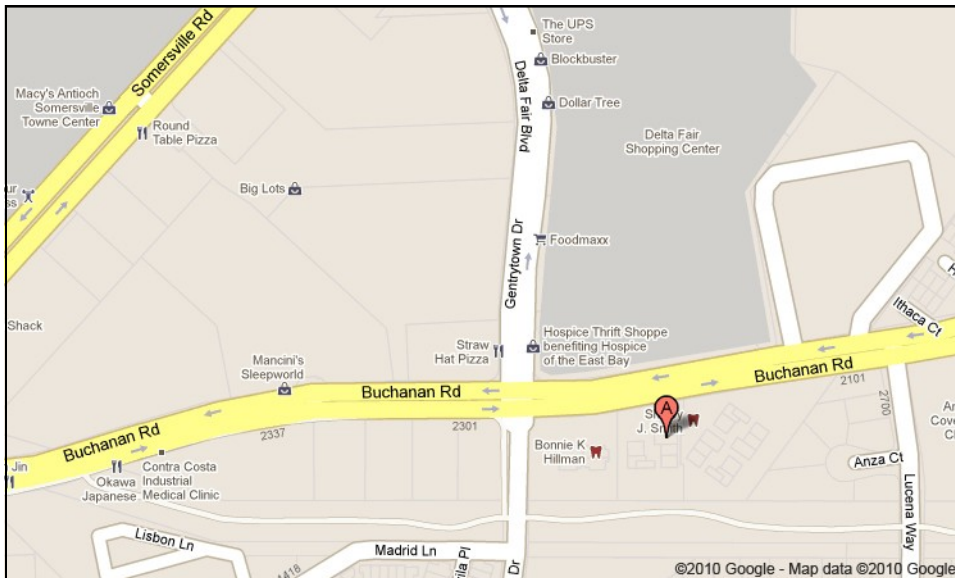

Directions:

****Visit www.bayarearetina.com to print directions from your home to this office.**

From Tracy/Brentwood: Follow Byron Highway towards Brentwood Boulevard. Take Brentwood Boulevard and turn left onto Balfour Road. Turn right onto the Highway 4 bypass. Take a left onto Lone Tree Way, then left onto James Donlon Boulevard. Take a right onto Contra Loma Boulevard and left on Buchanan Road.

From Clayton/Walnut Creek: Follow Ygnacio Valley Road until it becomes Kirker Pass Road. Drive into Pittsburg. Take a right onto Buchanan Road.

From Concord: Follow 680 North and merge onto 242 North. Merge onto Highway 4 East and exit onto Somersville Road. Take a right. Take a left onto Delta Fair Boulevard and left on Buchanan Road.